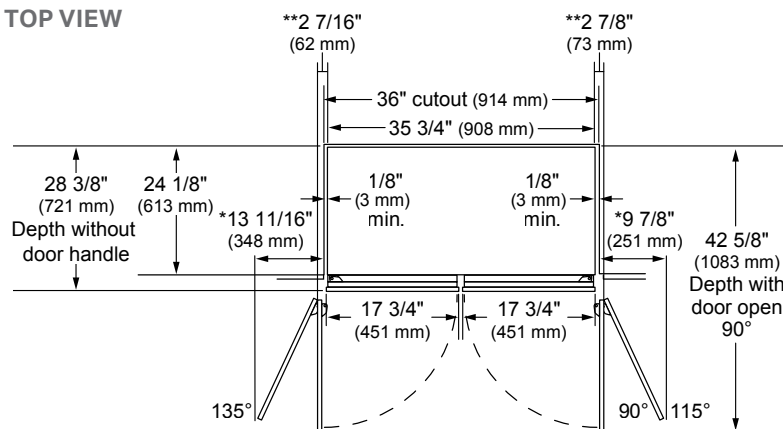

Technical Specs

Required Power Supply	115 V, 60 Hz, 15 Amp
Plug Type	3-Prong
Power Cord Length	110"

Dimensions and Weight

Overall Width (inches)	35 3/4
Overall Height (inches)	70 1/4
Overall Depth with Handles (inches)	30 3/4
Overall Depth without Handles (inches)	28 1/4
Overall Depth without Door (inches)	24
Net Weight (approx.)	317 lbs.
Shipping Weight (approx.)	341 lbs.

OVERALL PRODUCT DIMENSIONS

FRONT VIEW

Notes

Check the dimension of the cutout to install the product against the dimension stated in the installation manual. The dimensions are the recommended dimensions to install the product. (If the cutout dimension is smaller than the recommended dimension, the product cannot be installed.)

Clearances

The installation must allow for clearances to adjacent walls or cabinets.

A minimum of 2" (50 mm) clearance to the back wall is required.

A minimum of 2" (50 mm) clearance above the refrigerator is required.

A minimum of 24" (610 mm) in front of the refrigerator is required.

TOP VIEW

*Add 2 1/2" (63 mm) for door handle

**Clearance required to open door 90°