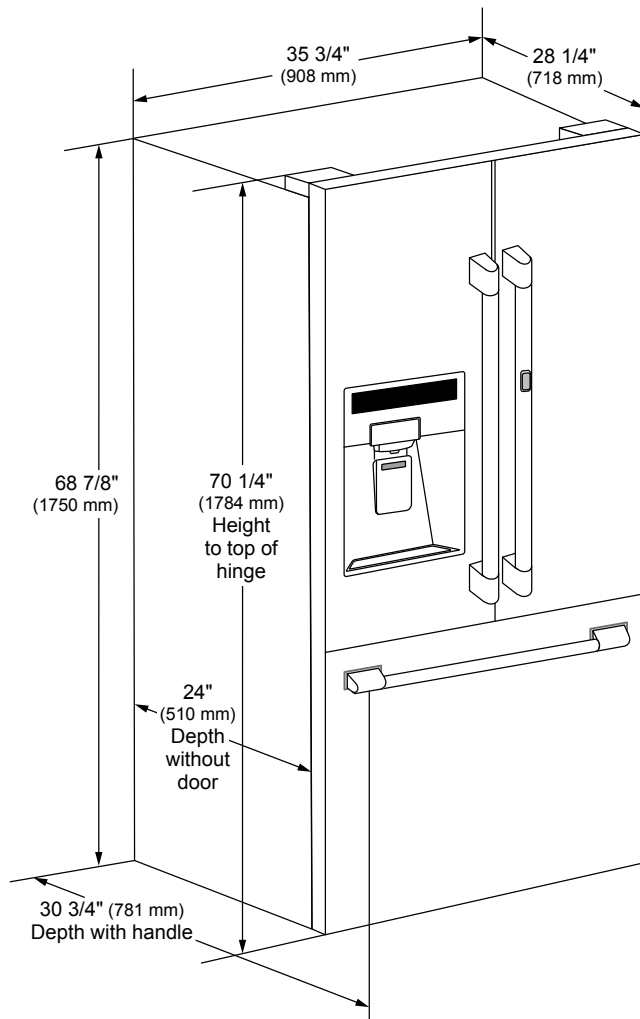

Technical Specs

Required Power Supply	115 V, 60 Hz, 15 Amp
Plug Type	3-Prong
Power Cord Length	110"

Dimensions and Weight

Overall Width (inches)	35 3/4
Overall Height (inches)	70 1/4
Overall Depth with Handles (inches)	30 3/4
Overall Depth without Handles (inches)	28 1/4
Overall Depth without Door (inches)	24
Net Weight (approx.)	317 lbs.
Shipping Weight (approx.)	341 lbs.

*These warranties give you specific legal rights and you may have other rights that vary from state to state. For complete warranty details, refer to your Use & Care manual.

SKSFD3613S

36-INCH COUNTER-DEPTH FRENCH DOOR REFRIGERATOR

OVERALL PRODUCT DIMENSIONS

FRONT VIEW

Notes

Check the dimension of the cutout to install the product against the dimension stated in the installation manual. The dimensions are the recommended dimensions to install the product. (If the cutout dimension is smaller than the recommended dimension, the product cannot be installed.)

A minimum of 24" (610 mm) in front of the refrigerator is required.

TOP VIEW

*Add 2 1/2" (63 mm) for door handle

**Clearance required to open door 90°