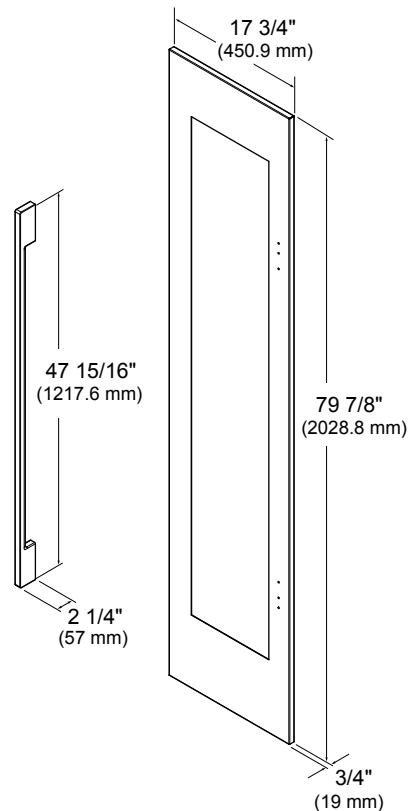

SKSWK185LMT
TRANSITIONAL DESIGN PANEL KIT
FOR 18-INCH WINE COLUMN
(LEFT HINGE, RIGHT HANDLE)

KIT CONTENTS

Left hinge satin stainless steel panel,
 transitional style handle, toe-kick

UPC, Dimensions and Weight

UPC	195174082928
Panel Depth Without Handle (inches)	3/4"
Panel Width (inches)	17 3/4"
Panel Height (inches)	79 7/8"
Net Weight (approx.)	26.9 lbs
Shipping Weight (approx.)	37.5 lbs

Works with ...

18-Inch Integrated Column Wine Refrigerator	SKSCW181RP
--	------------

OVERALL DIMENSIONS

©2025 LG Electronics USA, Inc. All rights reserved. "Signature Kitchen Suite" and the Signature Kitchen Suite logo are registered trademarks of LG Electronics Inc. Design, features and specifications are subject to change without notice. Specifications are for planning purposes only. Consult the product's installation instructions for final dimensional data and other details prior to making cutouts or custom panels. Consult with a heating and ventilation engineer for your specific ventilation requirements. Non-metric weights and measurements are approximate. Smart features require Internet access.