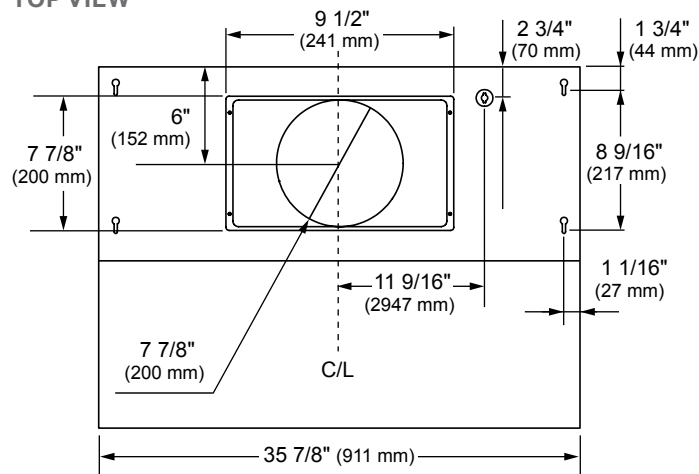

SKSPH3602S

36" PRO-STYLE WALL HOOD

Dimensions and Weight

Overall Width (inches)	36"
Overall Height (inches)	18"
Overall Depth (inches)	24"
Net Weight (approx.)	60 lbs.
Shipping Weight (approx.)	77.6 lbs.

Optional Accessories

12" Duct Cover	SKSDC360S

Warranty Summary*

Full Warranty, Parts & Labor	3 Years

OVERALL PRODUCT DIMENSIONS

TOP VIEW