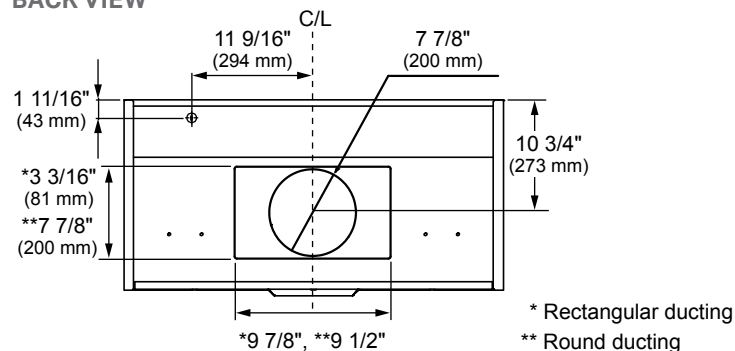

### Dimensions and Weight

Overall Width (inches)	36"
Overall Height (inches)	18"
Overall Depth (inches)	24"
Net Weight (approx.)	60 lbs.
Shipping Weight (approx.)	77.6 lbs.

### OVERALL PRODUCT DIMENSIONS

TOP VIEW

SIDE VIEW

BACK VIEW

\*These warranties give you specific legal rights and you may have other rights that vary from state to state. For complete warranty details, refer to your Use & Care manual.