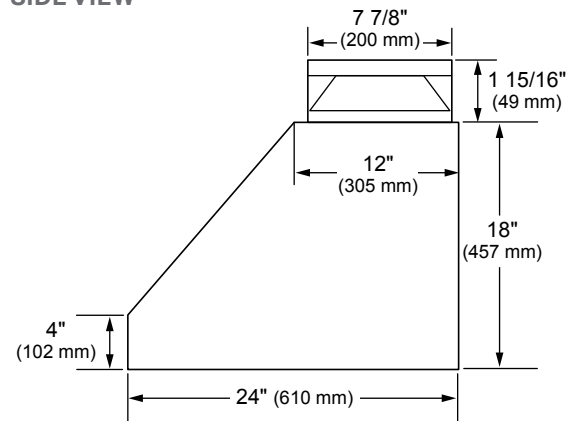

### Dimensions and Weight

Overall Width (inches)	36"
Overall Height (inches)	18"
Overall Depth (inches)	24"
Net Weight (approx.)	60 lbs.
Shipping Weight (approx.)	77.6 lbs.

### OVERALL PRODUCT DIMENSIONS

TOP VIEW

SIDE VIEW

BACK VIEW

\*These warranties give you specific legal rights and you may have other rights that vary from state to state. For complete warranty details, refer to your Use & Care manual.