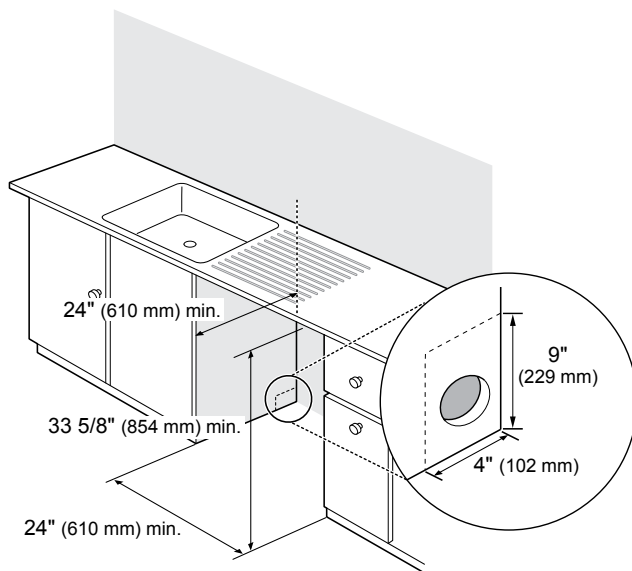

Dimensions and Weight

Overall Width (Inches)	23 3/4"
Overall Height (Inches)	33 5/8" - 36"
Overall Depth (Inches)	24 5/8"
Depth with Door Closed with Handle	26 13/16"
Depth with Door Open	49 1/4"
Net Weight (approx.)	97 lbs.
Shipping Weight (approx.)	110 lbs.

OVERALL PRODUCT DIMENSIONS

BACK VIEW

SIDE VIEW

INSTALLATION CLEARANCES

Notes

This dishwasher is designed to fit a standard dishwasher opening. An opening may be needed on both sides to route plumbing and electrical connections. See marked areas above for water and electrical clearances in base of dishwasher.