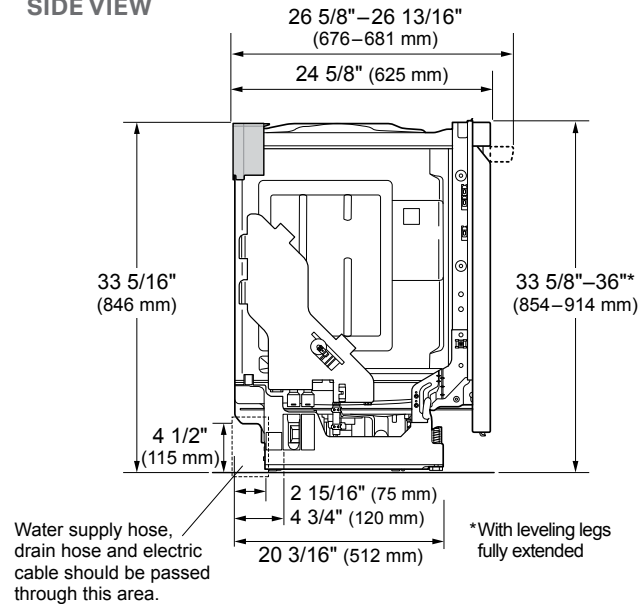

Dimensions and Weight

Overall Width (Inches)	23 3/4"
Overall Height (Inches)	33 5/8" - 36"
Overall Depth (Inches)	24 5/8"
Depth with Door Closed with Handle	26 13/16"
Depth with Door Open	49 1/4"
Net Weight (approx.)	97 lbs.
Shipping Weight (approx.)	110 lbs.

OVERALL PRODUCT DIMENSIONS

BACK VIEW

SIDE VIEW

INSTALLATION CLEARANCES

Notes

This dishwasher is designed to fit a standard dishwasher opening. An opening may be needed on both sides to route plumbing and electrical connections. See marked areas above for water and electrical clearances in base of dishwasher.