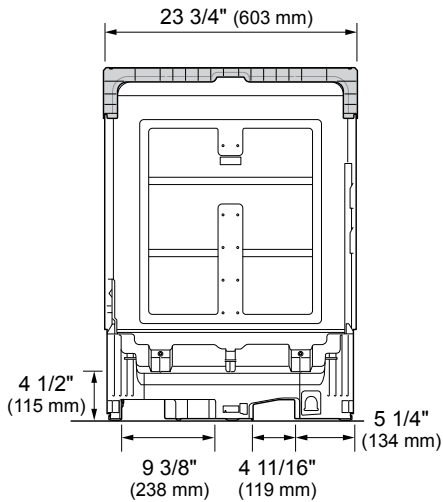

Dimensions and Weight

Overall Width (Inches)	23 3/4"
Overall Height (Inches)	33 5/8" - 36"
Overall Depth (Inches)	24 5/8"
Depth with Door Closed with Handle	26 13/16"
Depth with Door Open	49 1/4"
Net Weight (approx.)	97 lbs.
Shipping Weight (approx.)	110 lbs.

OVERALL PRODUCT DIMENSIONS

BACK VIEW

SIDE VIEW

INSTALLATION CLEARANCES

Notes

This dishwasher is designed to fit a standard dishwasher opening. An opening may be needed on both sides to route plumbing and electrical connections. See marked areas above for water and electrical clearances in base of dishwasher.