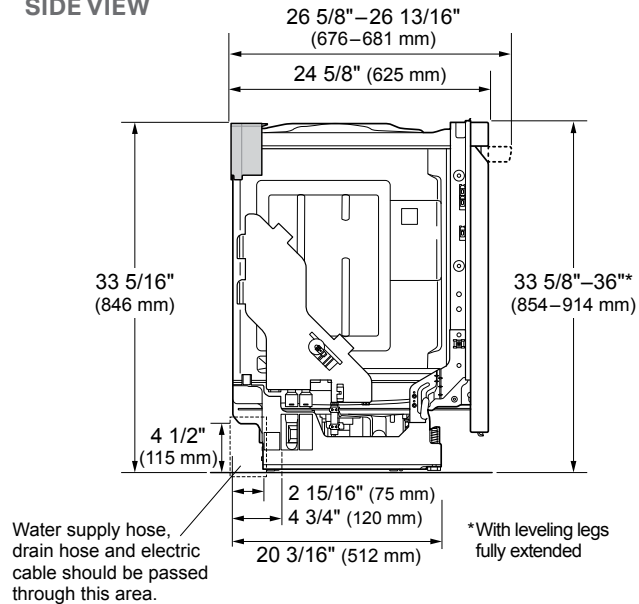

## Dimensions and Weight

Overall Width (Inches)	23 3/4"
Overall Height (Inches)	33 5/8" - 36"
Overall Depth (Inches)	24 5/8"
Depth with Door Closed with Handle	26 13/16"
Depth with Door Open	49 1/4"
Net Weight (approx.)	97 lbs.
Shipping Weight (approx.)	109 lbs.

**OVERALL PRODUCT DIMENSIONS**

**BACK VIEW**

**SIDE VIEW**

**INSTALLATION CLEARANCES**

**Notes**

This dishwasher is designed to fit a standard dishwasher opening. An opening may be needed on both sides to route plumbing and electrical connections. See marked areas above for water and electrical clearances in base of dishwasher.