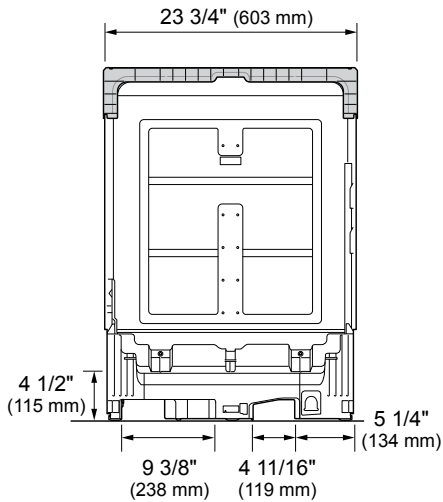

## Dimensions and Weight

Overall Width (Inches)	23 3/4"
Overall Height (Inches)	33 5/8" - 36"
Overall Depth (Inches)	24 5/8"
Depth with Door Closed with Handle	26 13/16"
Depth with Door Open	49 1/4"
Net Weight (approx.)	97 lbs.
Shipping Weight (approx.)	109 lbs.

**OVERALL PRODUCT DIMENSIONS**

**BACK VIEW**

**SIDE VIEW**

**INSTALLATION CLEARANCES**

**Notes**

This dishwasher is designed to fit a standard dishwasher opening. An opening may be needed on both sides to route plumbing and electrical connections. See marked areas above for water and electrical clearances in base of dishwasher.