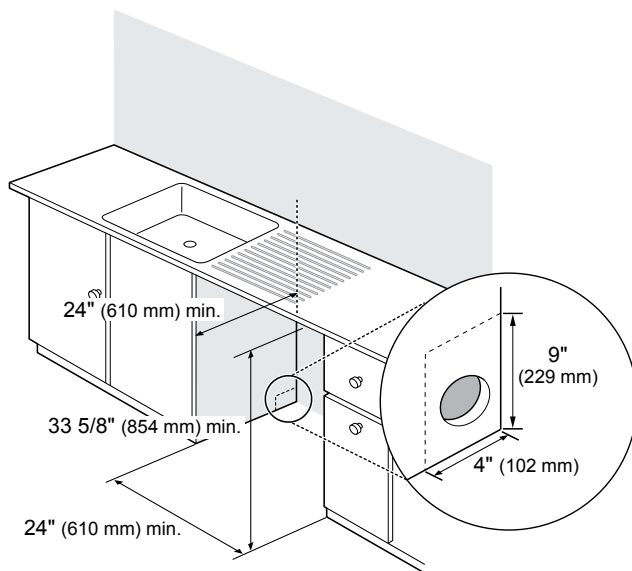

## Dimensions and Weight

Overall Width (Inches)	23 3/4"
Overall Height (Inches)	33 5/8" - 36"
Overall Depth (Inches)	24 5/8"
Depth with Door Closed with Handle	26 13/16"
Depth with Door Open	49 1/4"
Net Weight (approx.)	97 lbs.
Shipping Weight (approx.)	109 lbs.

**OVERALL PRODUCT DIMENSIONS**

**BACK VIEW**

**SIDE VIEW**

**INSTALLATION CLEARANCES**

**Notes**

This dishwasher is designed to fit a standard dishwasher opening. An opening may be needed on both sides to route plumbing and electrical connections. See marked areas above for water and electrical clearances in base of dishwasher.