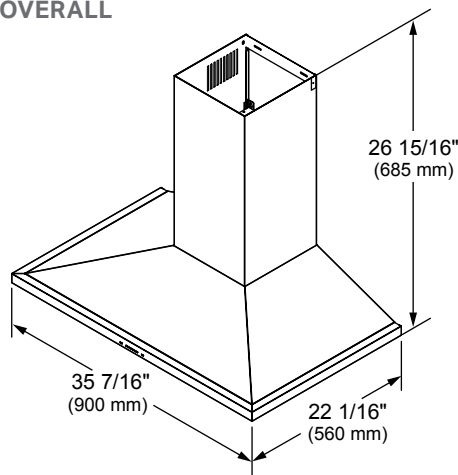

SKSCH3601S

36" CHIMNEY WALL HOOD

Dimensions and Weight

Overall Width (inches)	35 7/16"
Overall Height (inches)	26 15/16"– 48 1/2"
Overall Depth (inches)	22 1/16"
Net Weight (approx.)	41.3 lbs.
Shipping Weight (approx.)	57 lbs.

Warranty Summary*

Full Warranty, Parts & Labor	3 Years

OVERALL PRODUCT DIMENSIONS

OVERALL