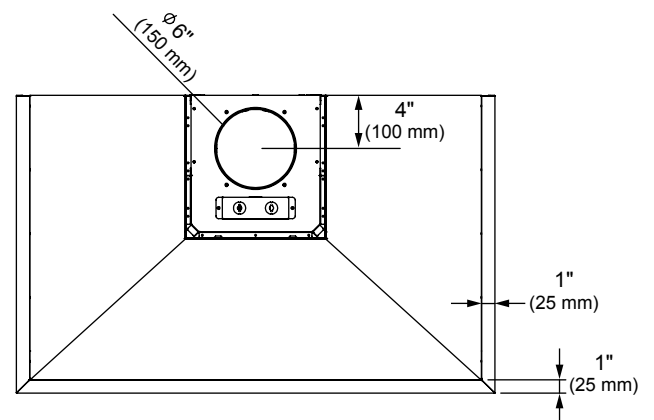

SKSCH3601S

36" CHIMNEY WALL HOOD

Dimensions and Weight

Overall Width (inches)	35 7/16"
Overall Height (inches)	26 15/16"– 48 1/2"
Overall Depth (inches)	22 1/16"
Net Weight (approx.)	41.3 lbs.
Shipping Weight (approx.)	57 lbs.

Warranty Summary*

Full Warranty, Parts & Labor	3 Years
------------------------------	---------

OVERALL PRODUCT DIMENSIONS

OVERALL

FRONT VIEW

SIDE VIEW

TOP VIEW

*These warranties give you specific legal rights and you may have other rights that vary from state to state. For complete warranty details, refer to your Use & Care manual.