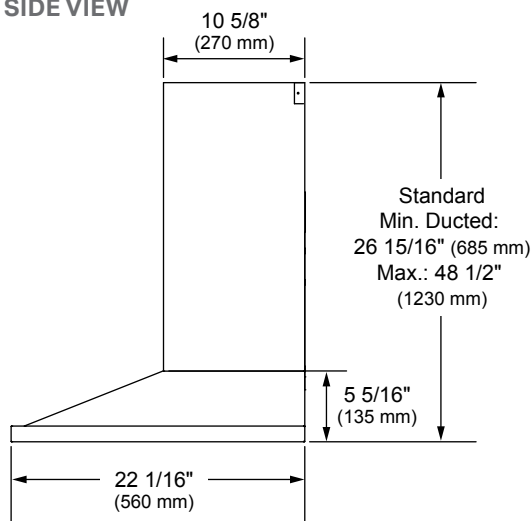

SKSCH3601S

36" CHIMNEY WALL HOOD

Dimensions and Weight

Overall Width (inches)	35 7/16"
Overall Height (inches)	26 15/16"– 48 1/2"
Overall Depth (inches)	22 1/16"
Net Weight (approx.)	41.3 lbs.
Shipping Weight (approx.)	57 lbs.

Warranty Summary*

Full Warranty, Parts & Labor	3 Years
------------------------------	---------

OVERALL PRODUCT DIMENSIONS

OVERALL

FRONT VIEW

SIDE VIEW

TOP VIEW

*These warranties give you specific legal rights and you may have other rights that vary from state to state. For complete warranty details, refer to your Use & Care manual.