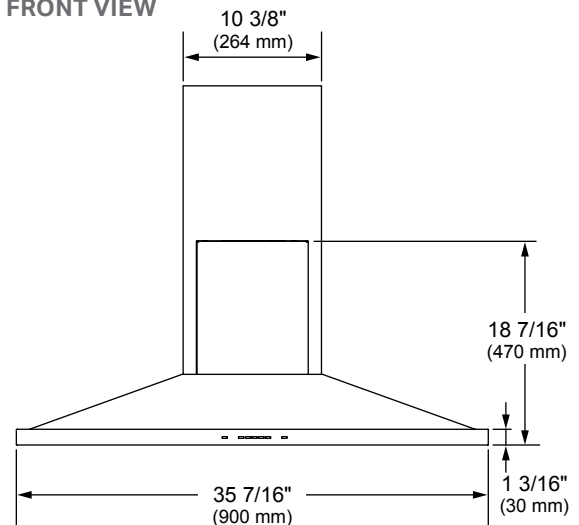

SKSCH3601S

36" CHIMNEY WALL HOOD

Dimensions and Weight

Overall Width (inches)	35 7/16"
Overall Height (inches)	26 15/16"– 48 1/2"
Overall Depth (inches)	22 1/16"
Net Weight (approx.)	41.3 lbs.
Shipping Weight (approx.)	57 lbs.

Warranty Summary*

Full Warranty, Parts & Labor	3 Years
------------------------------	---------

OVERALL PRODUCT DIMENSIONS

OVERALL

FRONT VIEW

SIDE VIEW

TOP VIEW

*These warranties give you specific legal rights and you may have other rights that vary from state to state. For complete warranty details, refer to your Use & Care manual.